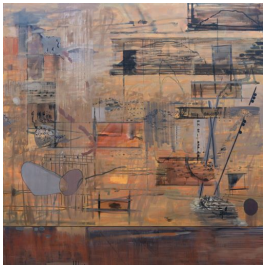

GOODMAN GALLERY

CLIVE VAN DEN BERG: UNDERSCAPE LIST OF WORKS

Nov 20, 2021 - Jan 15, 2022

ENTRANCE

Clive van den Berg
African Landscape X, 2019
Oil on canvas
Work: 200.5 x 149.8 cm

MAIN GALLERY

Clive van den Berg
African Landscape XVII (Seep), 2021
Oil on canvas
Work: 270 x 270 cm

Clive van den Berg
African Landscape XII (Gold Below), 2020
Oil on canvas
Work: 280 x 280 cm

Clive van den Berg
African Landscape XIII, 2020
Oil on canvas
Work: 190 x 170 cm

Clive van den Berg
Phlegethon I, 2021
Oil on canvas
Work: 240 x 240 cm