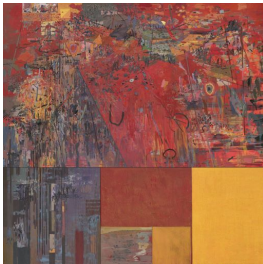

GOODMAN GALLERY

CLIVE VAN DEN BERG: UNDERSCAPE LIST OF WORKS

Nov 20, 2021 - Jan 15, 2022

ENTRANCE

Clive van den Berg
African Landscape X, 2019
Oil on canvas
Work: 200.5 x 149.8 cm

MAIN GALLERY

Clive van den Berg
African Landscape XVII (Seep), 2021
Oil on canvas
Work: 270 x 270 cm

Clive van den Berg
African Landscape XII (Gold Below), 2020
Oil on canvas
Work: 280 x 280 cm

Clive van den Berg
African Landscape XIII, 2020
Oil on canvas
Work: 190 x 170 cm

Clive van den Berg
Phlegethon I, 2021
Oil on canvas
Work: 240 x 240 cm